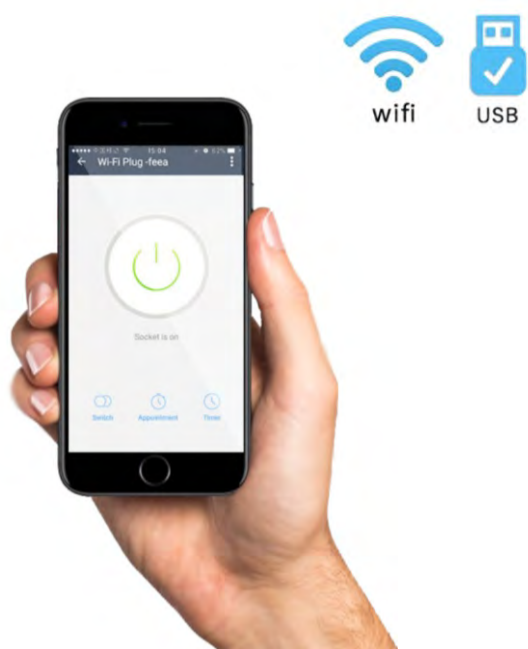

INCLUDIG ADAPTER, STRIP
AND CONTROLLER

TIMER

App REMOVT CONTROL

ECHO ALEXA , GOOGLE HOME SUPPORT

CHANGE COLOR

App ONLINE UPDATE

DEVICE SHARE

LAMPHOLDER

BW1127T

WAVE LENGTH: 125mm

DIMENSION 88*65*65mm
WEIGHT: 69g
MAX LOAD: 40W
SOCKET: E27
INPUT VOLTAGE: AC 100-240V 50/60Hz
CRUST MATERIAL : PC
Wi-Fi MODEL: 2.4GHz 802.11b/g/n
STANDBY POWER: ≤0.3W
OS: Android/IOS

App REMOVT CONTROL
ECHO ALEXA ,
GOOGLE HOME SUPPORT
TIMER
App ONLINE UPDATE
DEVICE SHARE

SMART SOCKETS

APP REMOVT CONTROL
ECHO ALEXA,
GOOGLE HOME SUPPORT

MANUAL SWITCH
TIMER
APP ONLINE UPDATE

MINI DIMENSION
OVERLOAD PROTECTOR
DEVICE SHARE